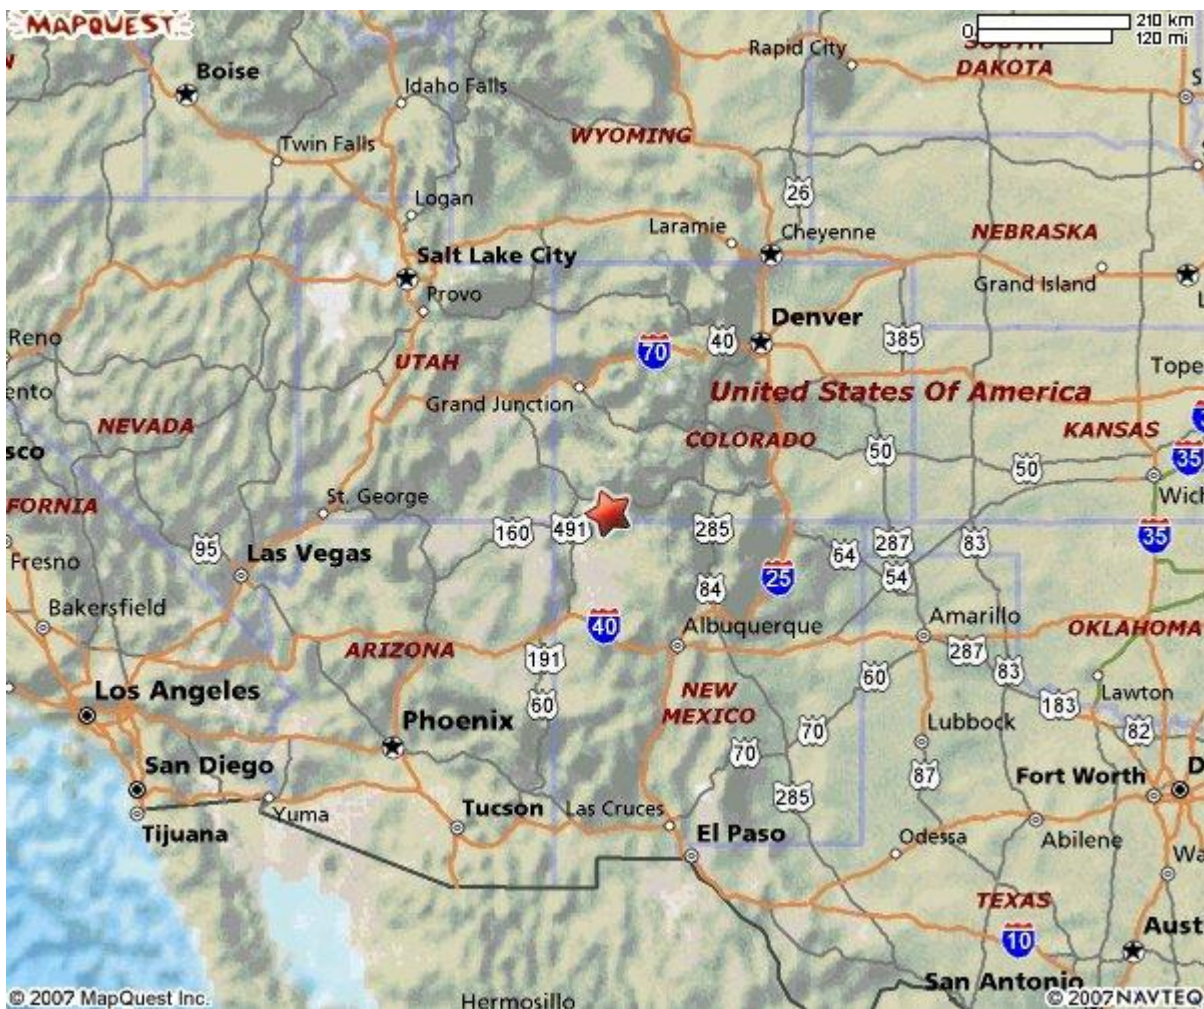

814 Heritage Rd
Hesperus CO
81326-8709 US

Notes:

Only text visible within note field will print.

AVIS We try harder.
Book online and save **$30 off** weekly rentals
[[RESERVE NOW]](#)

All rights reserved. Use Subject to License/Copyright

This map is informational only. No representation is made or warranty given as to its content. User assumes all risk of use. MapQuest and its suppliers assume no responsibility for any loss or delay resulting from such use.